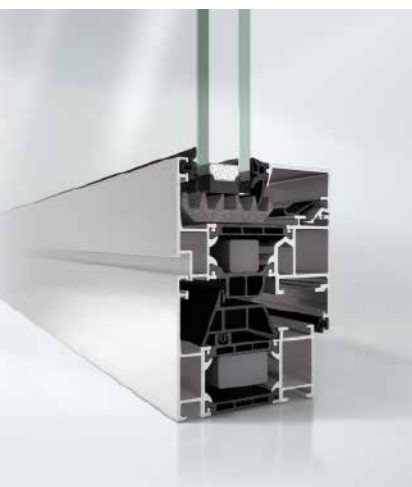

Schüco AWS 70

Schüco Fenster AWS 70.HI
Schüco Window AWS 70.HI