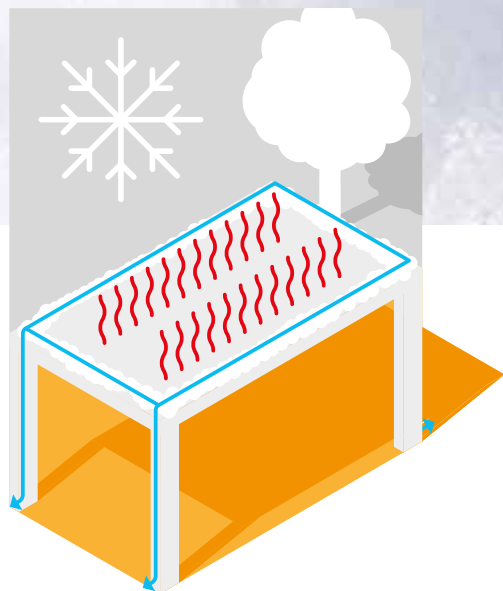

NEW
MODEL

SKY 2

INVISIBILE

Sistema ad ante scorrevoli tuttovetro / All-glass sliding door system
Système de portes coulissantes tout verre / Ganzglas-Schiebetürsystem

RAPID

Tenda verticale a zip / Zip vertical awning
Store zip vertical / Zip-Senkrechtmarkise

YETI

Sistema sciogli neve / Snow melting system
Système de fonte de neige / Schneeschmelzsystem

LED

illuminazione a Led / Led Lighting
Éclairage Led / Led Beleuchtung

DIRECT LIGHTING

INDIRECT LIGHTING

SKYBLUE